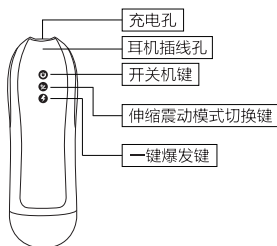

操作

首次充电请充4小时

LED 闪烁: 充电中

LED 常亮: 充满状态

- 长按 “” 3秒，开启该产品同时启动伸缩震动功能。重复此操作，关闭产品。
- 长按 “” 按键循环7种伸缩和震动功能。
- 开机的同时开启发声功能，使用时将耳机插入底端耳机孔即可享受发声功能；如果不要发声功能，拔掉耳机即可。

使用后如何清洗和安装

1) 请将肉条从杯中取出
2) 用水清洗肉条，放置在阴凉干燥处自然晾干
  小贴士：将湿润或带水珠的肉条装到杯中，容易导致产品出现问题
3) 肉条晾干以后，将肉条放入杯中卡住即可
4) 肉条成功装入后盖上盖子放置好，为下次体验做好准备

规格

材料: ABS 和 TPE

通道外径尺寸: 147 x 83 mm, 通道内径尺寸: 137 x 43mm

产品主机尺寸: 280 x 92 x 90 mm

运行时间: 1.5 小时

充电时间: 4小时

模式: 7+1

发声模式: 1

噪音: < 60 db

护理和质保

为了更佳体验，请涂抹一些水基润滑液在身体和产品上。

使用后，请将肉条从杯中取出（请不要将整个飞机杯浸入到水中清洗），将肉条放在水下清洗，清洗后将产品置于阴凉干燥处晾干后再将肉条装入杯中。本产品自购买之日起保修期为1年，如有遇到问题，请首先联系您购买产品的商家。