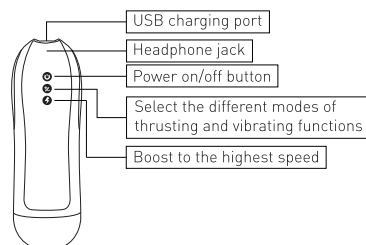

Operation

Please fully charge for around 4 hours before first use.

LED flashes: charging

LED lights: fully charged

- Please press the “” button for 3 seconds to turn on /off the product.
- Press the “” button to cycle through the different vibrating and thrusting modes.
- Please connect the headphone cable into the headphone port on the bottom, then press the “” button to activate the moaning function. You can plug out the headphone cable if you don’t need the moaning rhythm.

How to clean

1) Please pull the sleeve from the cup.
2) Wash the sleeve with water or soap and keep it in a dry and cool place until the sleeve is dry.
  Note: Re-installing a wet sleeve into the cup might cause problems.
3) When the sleeve in a dry condition, please insert the sleeve directly into the cup.
4) The sleeve is now successfully installed and ready for the next pleasure.

Specification

Materials: ABS and TPE

The outer sleeve size: 147 x 83 mm

The inner sleeve size: 137mm x 43mm

The main cup size: 280 x 92 x 90 mm

Operation time: 1,5 hours

Charging time: 4 hours

Modes: 7+1

Moaning rhythms: 1

Noise: < 60 db

Care and Guarantee

For the most pleasurable sensation, apply some water-based lubricant to your body and to the MyThruster canal before and during use.

Before and after each use, please rinse the sleeve with water and keep it afterwards in a dry and cool place, once dry install it in the main unit (please don't wash the main unit under water). This product is guaranteed for 1 year from the date of purchase. If you do experience problems, please first contact the vendor you bought the product from with the original purchase receipt.

中文

电动伸缩震动飞机杯

特点

- 柔软紧致Q弹内胆，仿真内壁通道设计
- 7种伸缩震动模式
- 一键爆发设计，让伸缩速度和震动强度快速达到最强频率
- 内置发声音频
- 可插入尺寸为137 mm，完美尺寸适合深度插入
- USB充电设计